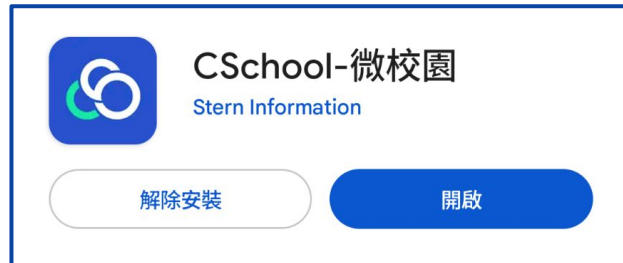

數位校園・溝通應援

校園大小事都在App上

CSchool 微校園 APP 安裝登入指南

Step 1

請以手機掃描下方QR code
或於App商店搜尋「CSchool」或「微校園」

Step 2

請安裝 「CSchool-微校園」App

The screenshot shows the App Store page for 'CSchool-微校園' by Stern Information. The app icon is a blue square with two interlocking loops. The page displays the app name, developer, download count (over 500), and age rating (3+). A large blue '安裝' (Install) button is prominent, with a dropdown arrow on the right. Below the button, it says '在手機上安裝。' (Install on iPhone). The platform selection row shows '手機' (iPhone) selected with a checkmark, alongside 'Chromebook' and '平板電腦' (iPad). Below this are four preview cards showing app features: '親師生校園資訊共享', '家長相對綁定多子女', '學習歷程輕鬆查詢', and '數位校園・溝通便捷'. At the bottom, there is a section '關於這個應用程式' (About this app) with a right-pointing arrow, and a '教育' (Education) category tag.

CSchool-微校園
Stern Information

超過 500 次
下載次數

3+
3 歲以上

安裝

在手機上安裝。

✓ 手機 | Chromebook | 平板電腦

親師生校園資訊共享
家長相對綁定多子女
學習歷程輕鬆查詢
數位校園・溝通便捷

關於這個應用程式 →

雲端校園，親師共享

教育

Step 3

安裝完成，請開啟App

Step 4

進入App,
請選擇學校所屬縣市

The screenshot shows the CSchool app interface. At the top center is the CSchool logo, which consists of two interlocking loops (one light blue, one teal) followed by the text "CSchool". Below the logo is a light pink header area with the title "選擇學校所屬縣市" (Select the county/city of the school). Underneath, there is a list of options: "基隆市" (Keelung City) with a blue checkmark to its right, "臺中市" (Taichung City), and "思騰資訊" (SITEN Information). At the bottom of the screen is a large blue rounded rectangular button with the white text "繼續" (Continue).