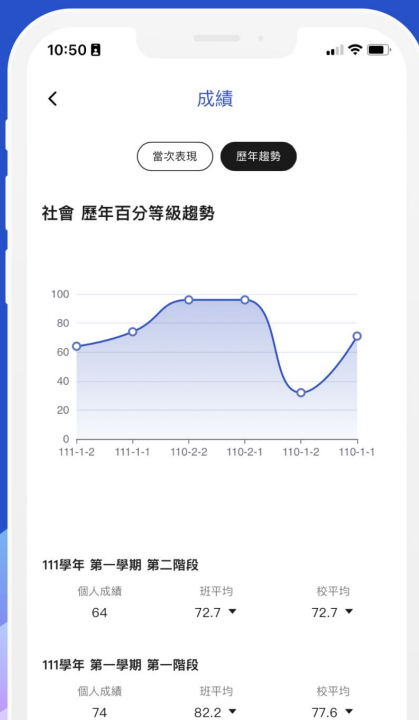

趙念寧

思騰國中 八年二班 21 號

陳念胤

思騰國小 六年一班 4 號

陳念群

思騰國小 六年五班 12 號

學習歷程輕鬆查詢

家長隨時掌握學生學習表現與在校狀況

數位校園・溝通應援

校園大小事都在App上

CSchool 微校園 APP 安裝登入指南

Step 1

請以手機掃描下方QR code
或於App商店搜尋「CSchool」或「微校園」

Step 2

請安裝 「CSchool-微校園」App

The screenshot shows the App Store page for 'CSchool-微校園' by Stern Information. The app icon is a blue square with two interlocking loops. The page displays the app name, developer, download count (over 500), and age rating (3+). A large blue '安裝' (Install) button is prominent, with a dropdown arrow on the right. Below the button, it says '在手機上安裝。' (Install on iPhone). The platform selection row shows '手機' (iPhone) selected with a checkmark, alongside 'Chromebook' and '平板電腦' (iPad). Below this are four preview cards showing app features: '親師生校園資訊共享', '家長相對綁定多子女', '學習歷程輕鬆查詢', and '數位校園・溝通便捷'. At the bottom, there is a section '關於這個應用程式' (About this app) with a right-pointing arrow, and a '教育' (Education) category tag.