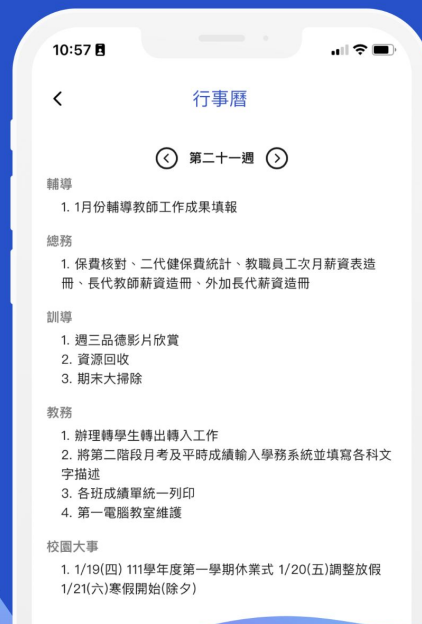

數位校園・溝通應援

校園大小事都在App上

CSchool 微校園 APP 安裝登入指南

Step 1

請以手機掃描下方QR code
或於App商店搜尋「CSchool」或「微校園」

Step 2

請安裝 「CSchool-微校園」App

The screenshot shows the App Store page for 'CSchool-微校園' by Stern Information. The app icon is a blue square with two interlocking loops. The page displays the app name, developer, download count (over 500), and age rating (3+). A large blue '安裝' (Install) button is prominent, with a dropdown arrow on the right. Below the button, it says '在手機上安裝。' (Install on iPhone). The platform selection row shows '手機' (iPhone) selected with a checkmark, alongside 'Chromebook' and '平板電腦' (iPad). Below this are four preview cards showing app features: '親師生校園資訊共享', '家長相對綁定多子女', '學習歷程輕鬆查詢', and '數位校園・溝通便捷'. At the bottom, there is a section '關於這個應用程式' (About this app) with a right-pointing arrow, and a '教育' (Education) category tag.